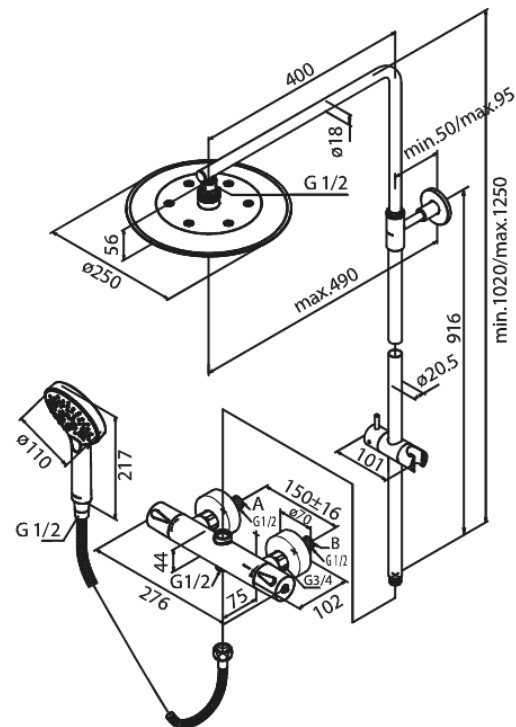

Product features

FM Mattsson Mora Group Denmark
Hvidkærvej 48, 5250 Odense SV, DK-56416218

+45 88 33 00 34 damixa-international@fmm-mora.com

Mere information på damixa.com

damixa